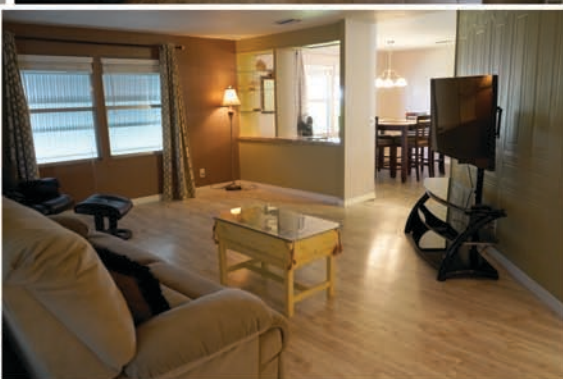

396 Jade Circle

For
SALE

Home size: 24' x 52'
Square Feet: 1,248
Porch/Extra S/F: 260
Year: 1979
Bedrooms: 2
Bathrooms: 2
Furnished: Yes
Flooring: Laminate & Tile
Laundry: In shed
Appliance/Equip: Refrigerator,
range, micro, dishwasher, washer
& dryer, hot tub
Lot Desc: Lake
Lot Size: 4,345 S/F
Irrigation Well: No
Assoc Fee (Optional): \$10.00/yr
Monthly Lot Rent: \$717.00
(includes cable, garbage, & amenities)

Pinelake Village

A 55+ Manufactured Housing Community

- Lake front home with hot tub included!
- Large floor plan and no carpet
- Comes furnished
- Washer & dryer 6 years old

Please visit our website for additional info & pictures www.PinelakeVillage.com