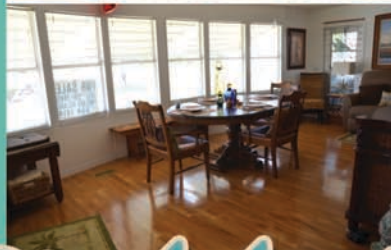

# 397 Jade Circle

For  
**SALE**

Home size: 24' x 44'  
Square Feet: 1,056  
Porch/Extra S/F: 260  
Year: 1979  
Bedrooms: 2  
Bathrooms: 2  
Furnished: No  
Flooring: Laminate wood, tile, carpet  
Laundry: In shed  
Appliance/Equip: Refridge., range,  
Lot Desc: Interior  
Lot Size: 4,345 S/F  
Irrigation Well: No  
Assoc Fee (Optional): \$10.00/yr  
Monthly Lot Rent: \$585.00  
(includes cable, garbage, & amenities)

## Pinelake Village

A 55+ Manufactured Housing Community

- Huge open floor plan
- Great for entertaining
- Double driveway
- XL Screened Room & shed

Please visit our website for additional info & pictures [www.PinelakeVillage.com](http://www.PinelakeVillage.com)